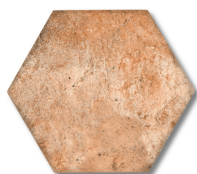

### SIZE

8"x9" Hexagon

### COLOR & SIZE

*Journey Cotto*

*Journey White*

*Journey Deco Blue*

*Journey Deco Cotto*

*Journey Deco Taupe*

*Nordic Black*

*Nordic White*

*Rugged Graphite*

*Rugged Grey*

*Rugged Pearl*

*Tranquility Grey*

*Tranquility White*